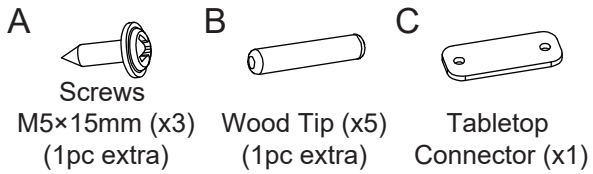

Connecting the cables (for reference)

Cable Management

! Note: The cables are not included in this package.

Ready for using

Desktop Assembly Instruction

Gaming Table - Agr Lite Tabletop

Power Input
100V-240V

PARTS INCLUDED

⚠ Note: the table frame is not included in this package.

Desktop Assembly

Connect with the frame (for reference)

⚠ Note: The frame is not included in this package.