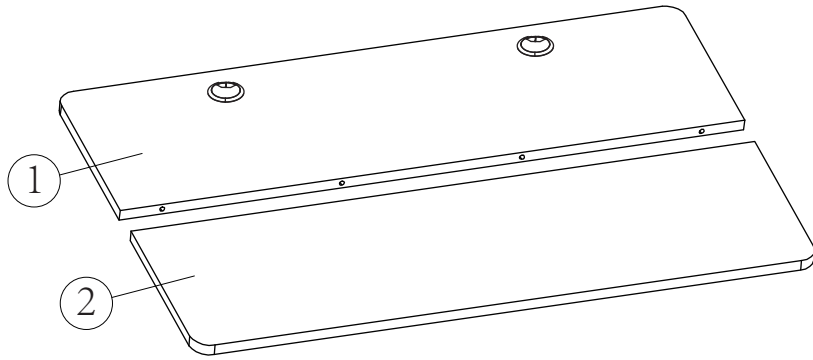

Connecting the cables (for reference)

Cable Management

! Note: The cables are not included in this package.

Ready for using

Desktop Assembly Instruction

Gaming Table - Agr Lite Tabletop

Power Input
100V-240V

PARTS INCLUDED

⚠ Note: the table frame is not included in this package.

Desktop Assembly

Connect with the frame (for reference)

⚠ Note: The frame is not included in this package.