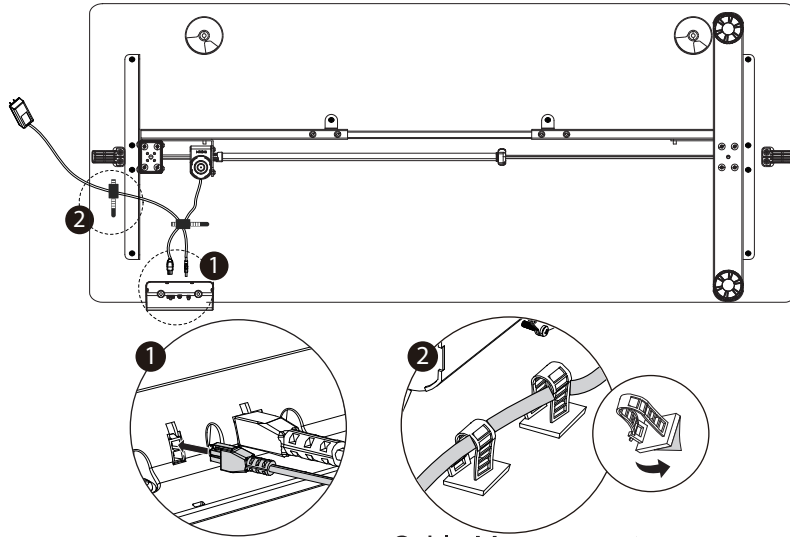

Connecting the cables (for reference)

Cable Management

! Note: The cables are not included in this package.

Ready for using

Desktop Assembly Instruction

Gaming Table - Agr Lite Tabletop

Power Input
100V-240V

Speed
20 mm/s

Motion Noise
<55dB

Load Capability
154 lbs / 70 kg

Overload
Protection

Operation Temperature
-20°C - +50°C

Thermal
Protection

IP Grade
IP20

Contents included

PARTS INCLUDED

⚠ Note: the table frame is not included in this package.

Desktop Assembly

Connect with the frame (for reference)

⚠ Note: The frame is not included in this package.