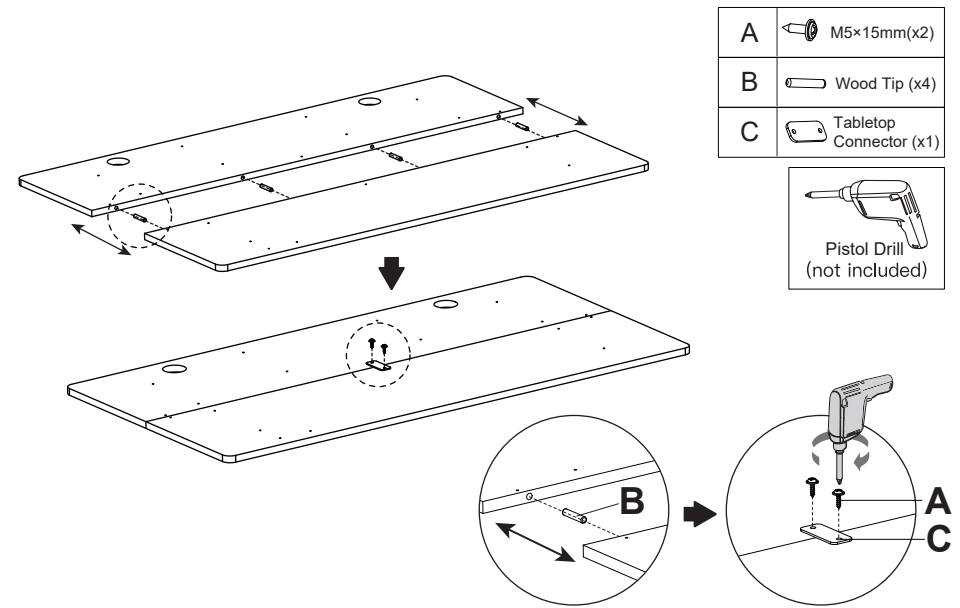

Connecting the cables (for reference)

Cable Management

! Note: The cables are not included in this package.

Ready for using

Desktop Assembly Instruction

Gaming Table - Agr Lite Tabletop

Power Input
100V-240V

Speed
20 mm/s

Motion Noise
<55dB

Load Capability
154 lbs / 70 kg

Overload
Protection

Operation Temperature
-20°C - +50°C

Thermal
Protection

IP Grade
IP20

Contents included

PARTS INCLUDED

⚠ Note: the table frame is not included in this package.

Desktop Assembly

Connect with the frame (for reference)

⚠ Note: The frame is not included in this package.