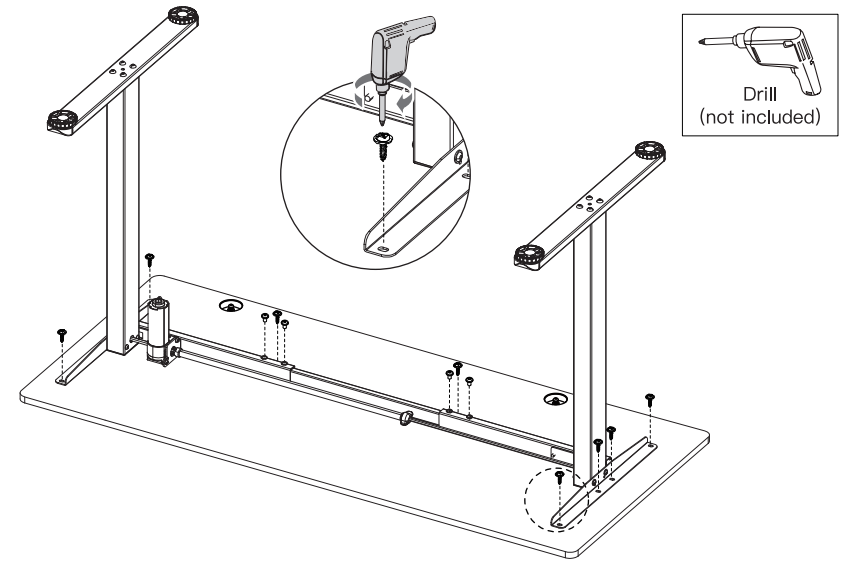

Connecting the cables (for reference)

Cable Management

! Note: The cables are not included in this package.

Ready for using

Desktop Assembly Instruction

Gaming Table - Agr Lite Tabletop

Power Input
100V-240V

Speed
20 mm/s

Motion Noise
<55dB

Load Capability
154 lbs / 70 kg

Overload
Protection

Operation Temperature
-20°C - +50°C

Thermal
Protection

IP Grade
IP20

Contents included

Connect with the frame (for reference)

⚠ Note: The frame is not included in this package.