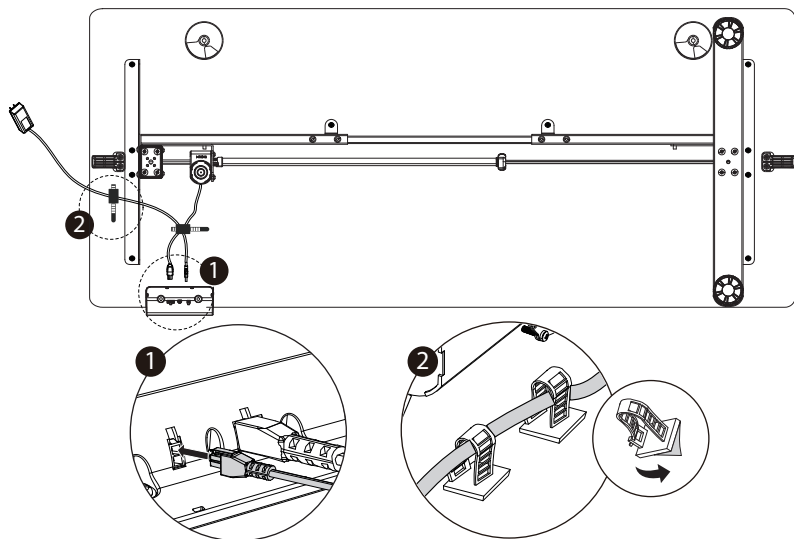

Connecting the cables (for reference)

Cable Management

! Note: The cables are not included in this package.

Ready for using

Desktop Assembly Instruction

Gaming Table - Agr Lite Tabletop

Power Input
100V-240V

Speed
20 mm/s

Motion Noise
<55dB

Load Capability
154 lbs / 70 kg

Overload
Protection

Operation Temperature
-20°C - +50°C

Thermal
Protection

IP Grade
IP20

Contents included

Connect with the frame (for reference)

⚠ Note: The frame is not included in this package.