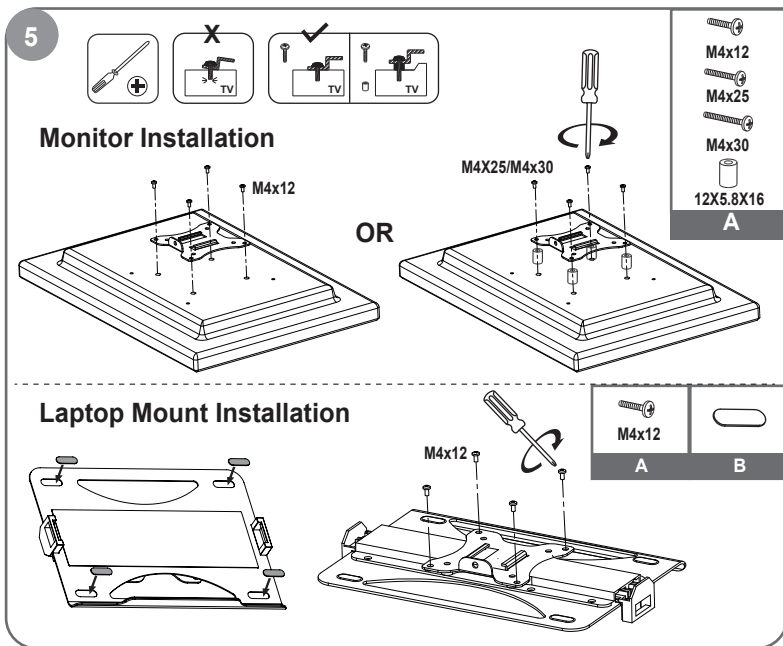

All-In-One Stand Desk Mount

DEVO

Installation **INSTRUCTIONS**

WARNING STATEMENTS

Warning

-  Prior to the installation of this product, the installation instruction must be read and completely understood. Failure to do so may result in personal injury, property damage or voiding of factory warranty.
-  Do not install on a structure that is prone to vibration, movement or chance of impact. Reinforce the structure as required before installation.
-  The desk clamp can support a maximum thickness of 6 cm. Confirm the desk edge before installation.
-  Pay attention to the weight capacity of the mount. Exceeding the limitation can result in function unworkable or even serious personal injury and property damage.
-  Never operate the mount if parts are missing or damaged. Contact your local service center for warranty service.

PRODUCT LINE GRAPH

TOOLS REQUIRED NOT INCLUDED

PARTS INCLUDED

A		M4x12 (x8)	M4x25 (x4)	M4x30 (x8)		12X5.8X16 (x8)	
B		(x4)					
C		(x9)		(x2)			
D		S=4mm (x1)		S=5mm (x1)	E		M6x8 (x6)
F		(x2)		(x2)		(x2)	
G		M6x20 (x1)		M6x15 (x4)			

1 Clamp Installation

③  Desktop
Max: 60mm
(Max: 2.36")
Measure the thickness of desktop.

S=4mm

D

M6x8

E

2

S=5mm

D

3

S=4mm

D

M6x8

E

OR Grommet Installation