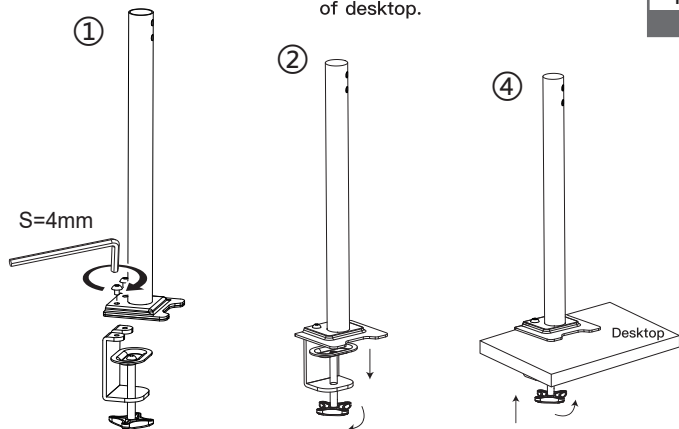

PRODUCT LINE GRAPH

TOOLS REQUIRED NOT INCLUDED

PARTS INCLUDED

A		M4x12 (x8)	M4x25 (x4)	M4x30 (x8)		12X5.8X16 (x8)	
B		(x4)					
C		(x9)		(x2)			
D		S=4mm (x1)		S=5mm (x1)	E		M6x8 (x6)
F		(x2)		(x2)		(x2)	
G		M6x20 (x1)		M6x15 (x4)			

1 Clamp Installation

③  Desktop
Max: 60mm
(Max: 2.36")
Measure the thickness of desktop.

S=4mm

D

M6x8

E

2

S=5mm

D

3

S=4mm

D

M6x8

E

OR Grommet Installation