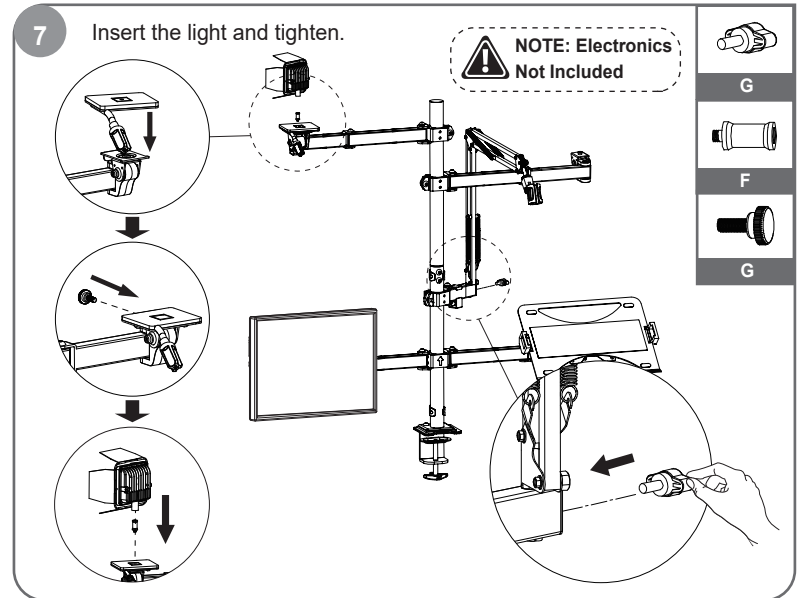

All-In-One Stand Desk Mount

DEVO

Installation **INSTRUCTIONS**

WARNING STATEMENTS

Warning

-  Prior to the installation of this product, the installation instruction must be read and completely understood. Failure to do so may result in personal injury, property damage or voiding of factory warranty.
-  Do not install on a structure that is prone to vibration, movement or chance of impact. Reinforce the structure as required before installation.
-  The desk clamp can support a maximum thickness of 6 cm. Confirm the desk edge before installation.
-  Pay attention to the weight capacity of the mount. Exceeding the limitation can result in function unworkable or even serious personal injury and property damage.
-  Never operate the mount if parts are missing or damaged. Contact your local service center for warranty service.

PRODUCT LINE GRAPH

TOOLS REQUIRED NOT INCLUDED

PARTS INCLUDED

A		M4x12 (x8)	M4x25 (x4)	M4x30 (x8)		12X5.8X16 (x8)	
B		(x4)					
C		(x9)		(x2)			
D		S=4mm (x1)		S=5mm (x1)	E		M6x8 (x6)
F		(x2)		(x2)		(x2)	
G		M6x20 (x1)		M6x15 (x4)			

1 Clamp Installation

③  Desktop
Max: 60mm
(Max: 2.36")
Measure the thickness of desktop.

S=4mm

D

M6x8

E

2

S=5mm

D

3

S=4mm

D

M6x8

E

OR Grommet Installation