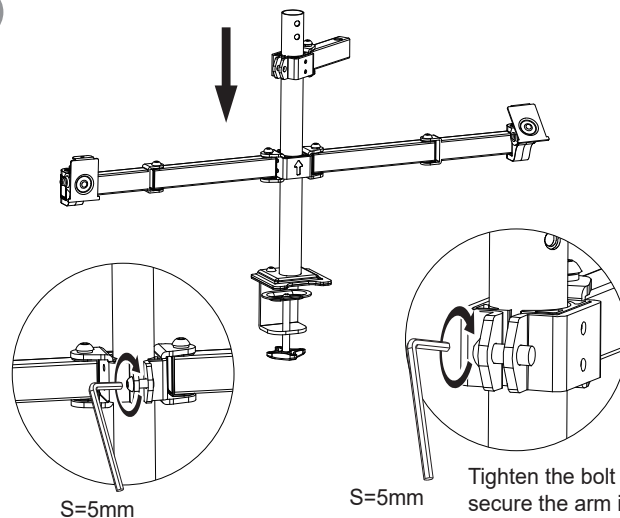

PRODUCT LINE GRAPH

TOOLS REQUIRED NOT INCLUDED

PARTS INCLUDED

A		M4x12 (x8)	M4x25 (x4)	M4x30 (x8)		12X5.8X16 (x8)	
B		(x4)					
C		(x9)		(x2)			
D		S=4mm (x1)		S=5mm (x1)	E		M6x8 (x6)
F		(x2)		(x2)		(x2)	
G		M6x20 (x1)		M6x15 (x4)			

1 Clamp Installation

③  Desktop
Max: 60mm
(Max: 2.36")
Measure the thickness of desktop.

S=4mm

D

M6x8

E

2

S=5mm

D

3

S=4mm

D

M6x8

E

OR Grommet Installation