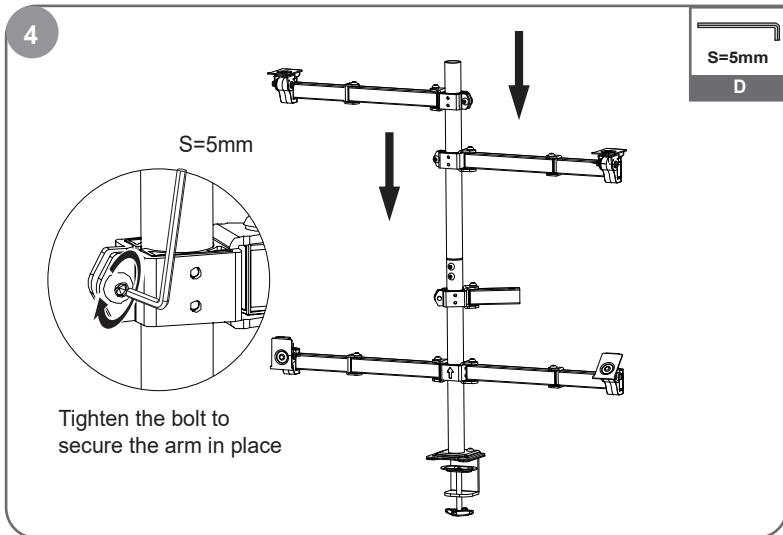

All-In-One Stand Desk Mount

DEVO

Installation **INSTRUCTIONS**

WARNING STATEMENTS

Warning

-  Prior to the installation of this product, the installation instruction must be read and completely understood. Failure to do so may result in personal injury, property damage or voiding of factory warranty.
-  Do not install on a structure that is prone to vibration, movement or chance of impact. Reinforce the structure as required before installation.
-  The desk clamp can support a maximum thickness of 6 cm. Confirm the desk edge before installation.
-  Pay attention to the weight capacity of the mount. Exceeding the limitation can result in function unworkable or even serious personal injury and property damage.
-  Never operate the mount if parts are missing or damaged. Contact your local service center for warranty service.

PRODUCT LINE GRAPH

TOOLS REQUIRED NOT INCLUDED

PARTS INCLUDED

A		M4x12 (x8)	M4x25 (x4)	M4x30 (x8)		12X5.8X16 (x8)	
B		(x4)					
C		(x9)		(x2)			
D		S=4mm (x1)		S=5mm (x1)	E		M6x8 (x6)
F		(x2)		(x2)		(x2)	
G		M6x20 (x1)		M6x15 (x4)			

1 Clamp Installation

③  Desktop
Max: 60mm
(Max: 2.36")
Measure the thickness of desktop.

S=4mm

D

M6x8

E

2

S=5mm

D

3

S=4mm

D

M6x8

E

OR Grommet Installation