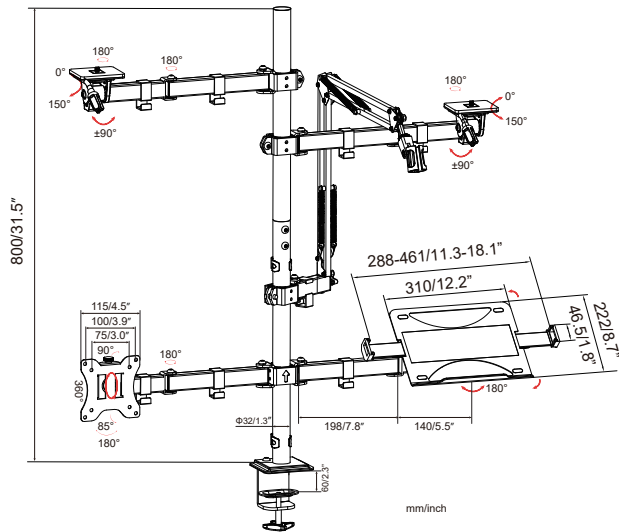

All-In-One Stand Desk Mount

DEVO

Installation **INSTRUCTIONS**

WARNING STATEMENTS

Warning

-  Prior to the installation of this product, the installation instruction must be read and completely understood. Failure to do so may result in personal injury, property damage or voiding of factory warranty.
-  Do not install on a structure that is prone to vibration, movement or chance of impact. Reinforce the structure as required before installation.
-  The desk clamp can support a maximum thickness of 6 cm. Confirm the desk edge before installation.
-  Pay attention to the weight capacity of the mount. Exceeding the limitation can result in function unworkable or even serious personal injury and property damage.
-  Never operate the mount if parts are missing or damaged. Contact your local service center for warranty service.

PRODUCT LINE GRAPH

TOOLS REQUIRED NOT INCLUDED

PARTS INCLUDED

A		M4x12 (x8)	M4x25 (x4)	M4x30 (x8)		12X5.8X16 (x8)	
B		(x4)					
C		(x9)		(x2)			
D		S=4mm (x1)		S=5mm (x1)	E		M6x8 (x6)
F		(x2)		(x2)		(x2)	
G		M6x20 (x1)		M6x15 (x4)			

1 Clamp Installation

③  Desktop
Max: 60mm
(Max: 2.36")
Measure the thickness of desktop.

S=4mm

D

M6x8

E

2

S=5mm

D

3

S=4mm

D

M6x8

E

OR Grommet Installation