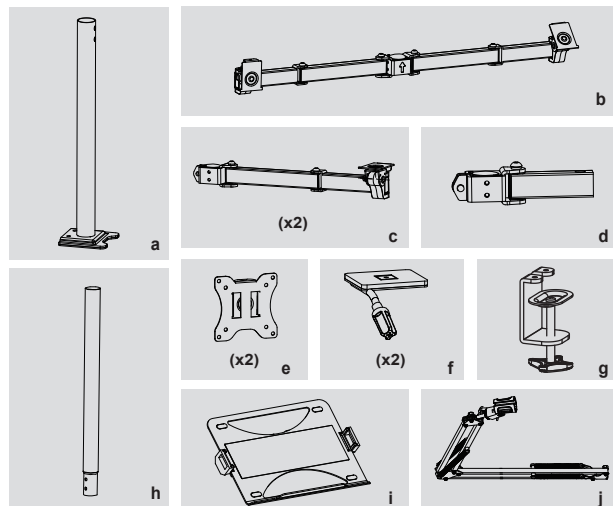

All-In-One Stand Desk Mount

DEVO

Installation **INSTRUCTIONS**

WARNING STATEMENTS

Warning

-  Prior to the installation of this product, the installation instruction must be read and completely understood. Failure to do so may result in personal injury, property damage or voiding of factory warranty.
-  Do not install on a structure that is prone to vibration, movement or chance of impact. Reinforce the structure as required before installation.
-  The desk clamp can support a maximum thickness of 6 cm. Confirm the desk edge before installation.
-  Pay attention to the weight capacity of the mount. Exceeding the limitation can result in function unworkable or even serious personal injury and property damage.
-  Never operate the mount if parts are missing or damaged. Contact your local service center for warranty service.

PRODUCT LINE GRAPH

TOOLS REQUIRED NOT INCLUDED

PARTS INCLUDED

A		M4x12 (x8)	M4x25 (x4)	M4x30 (x8)		12X5.8X16 (x8)	
B		(x4)					
C		(x9)		(x2)			
D		S=4mm (x1)		S=5mm (x1)	E		M6x8 (x6)
F		(x2)		(x2)		(x2)	
G		M6x20 (x1)		M6x15 (x4)			

1 Clamp Installation

③  Desktop
Max: 60mm
(Max: 2.36")
Measure the thickness of desktop.

S=4mm

D

M6x8

E

2

S=5mm

D

3

S=4mm

D

M6x8

E

OR Grommet Installation