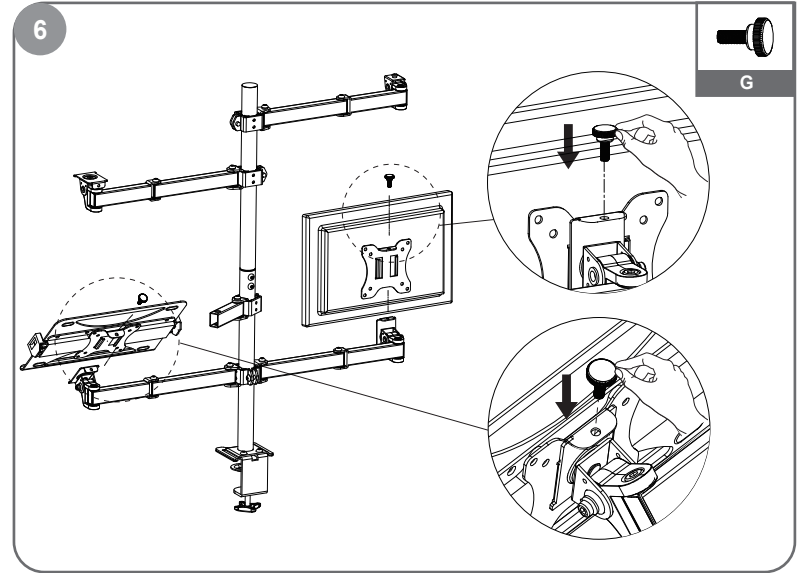

All-In-One Stand Desk Mount

DEVO

Installation **INSTRUCTIONS**

WARNING STATEMENTS

Warning

-  Prior to the installation of this product, the installation instruction must be read and completely understood. Failure to do so may result in personal injury, property damage or voiding of factory warranty.
-  Do not install on a structure that is prone to vibration, movement or chance of impact. Reinforce the structure as required before installation.
-  The desk clamp can support a maximum thickness of 6 cm. Confirm the desk edge before installation.
-  Pay attention to the weight capacity of the mount. Exceeding the limitation can result in function unworkable or even serious personal injury and property damage.
-  Never operate the mount if parts are missing or damaged. Contact your local service center for warranty service.

PRODUCT LINE GRAPH

TOOLS REQUIRED NOT INCLUDED

PARTS INCLUDED

A		M4x12 (x8)	M4x25 (x4)	M4x30 (x8)		12X5.8X16 (x8)	
B		(x4)					
C		(x9)		(x2)			
D		S=4mm (x1)		S=5mm (x1)	E		M6x8 (x6)
F		(x2)		(x2)		(x2)	
G		M6x20 (x1)		M6x15 (x4)			

D

3

S=4mm

D

M6x8

E

OR Grommet Installation