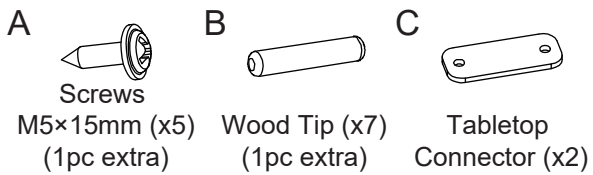

Connecting the cables (for reference)

Cable Management

! Note: The cables are not included in this package.

Ready for using

Desktop Assembly Instruction

Gaming Table - Agr Lite Tabletop

Power Input
100V-240V

PARTS INCLUDED

⚠ Note: the table frame is not included in this package.

Desktop Assembly

Connect with the frame (for reference)

⚠ Note: The frame is not included in this package.