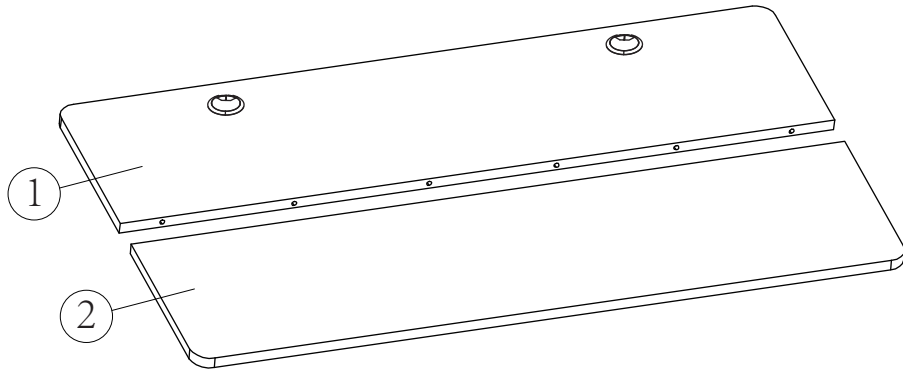

Connecting the cables (for reference)

Cable Management

! Note: The cables are not included in this package.

Ready for using

Desktop Assembly Instruction

Gaming Table - Agr Lite Tabletop

Power Input
100V-240V

Speed
20 mm/s

Motion Noise
<55dB

Load Capability
154 lbs / 70 kg

Overload
Protection

Operation Temperature
-20°C - +50°C

Thermal
Protection

IP Grade
IP20

Contents included

PARTS INCLUDED

⚠ Note: the table frame is not included in this package.

Desktop Assembly

Connect with the frame (for reference)

⚠ Note: The frame is not included in this package.