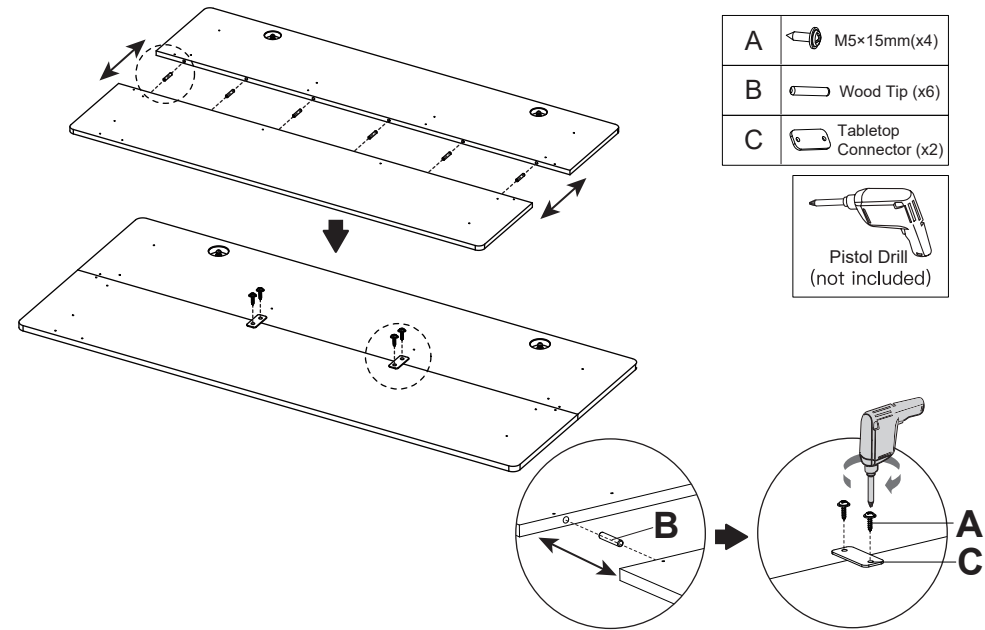

Connecting the cables (for reference)

Cable Management

! Note: The cables are not included in this package.

Ready for using

Desktop Assembly Instruction

Gaming Table - Agr Lite Tabletop

Power Input
100V-240V

Speed
20 mm/s

Motion Noise
<55dB

Load Capability
154 lbs / 70 kg

Overload
Protection

Operation Temperature
-20°C - +50°C

Thermal
Protection

IP Grade
IP20

Contents included

PARTS INCLUDED

⚠ Note: the table frame is not included in this package.

Desktop Assembly

Connect with the frame (for reference)

⚠ Note: The frame is not included in this package.