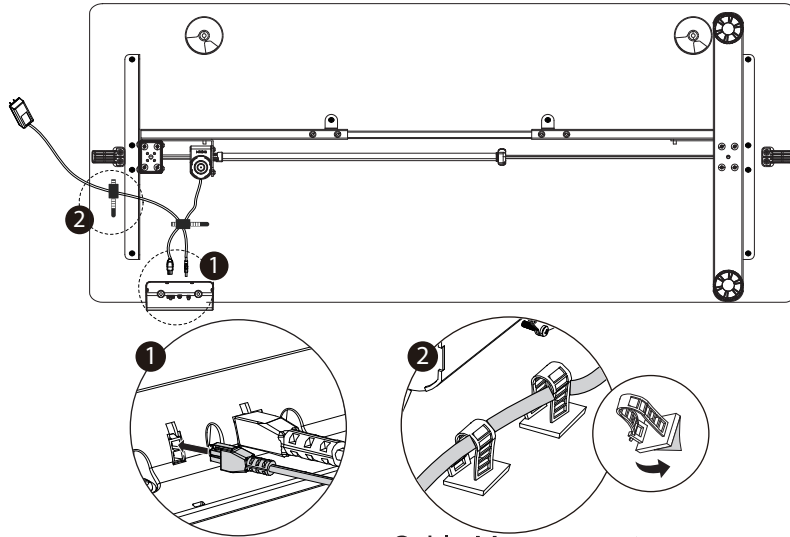

Connecting the cables (for reference)

Cable Management

! Note: The cables are not included in this package.

Ready for using

Desktop Assembly Instruction

Gaming Table - Agr Lite Tabletop

Power Input
100V-240V

Speed
20 mm/s

Motion Noise
<55dB

Load Capability
154 lbs / 70 kg

Overload
Protection

Operation Temperature
-20°C - +50°C

Thermal
Protection

IP Grade
IP20

Contents included

PARTS INCLUDED

⚠ Note: the table frame is not included in this package.

Desktop Assembly

Connect with the frame (for reference)

⚠ Note: The frame is not included in this package.